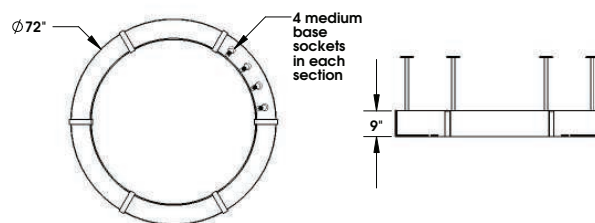

TOP BRASS LIGHTING

C-686-72 BIG RING FIXTURE
in Brushed Nickel & Opal Acrylic finishes,
24 medium base sockets are OK for
LED bulbs or CFL bulbs.
Screen at top will keep out bugs.
Other sizes are available.