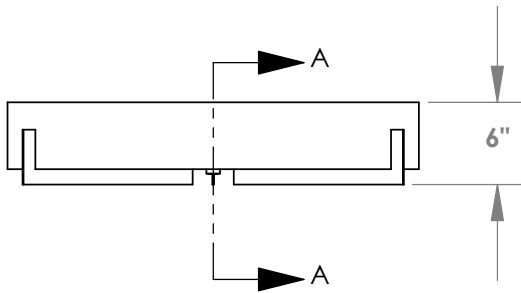

off-white medium weight linen

DARK OXIDE (black) painted finish

opal acrylic diffuser

SECTION A-A

view from above