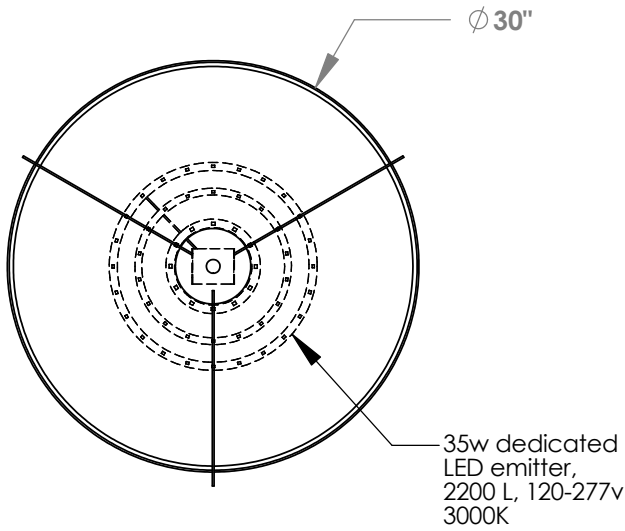

off-white medium weight linen

DARK OXIDE (black) painted finish

opal acrylic diffuser

SECTION A-A

view from above