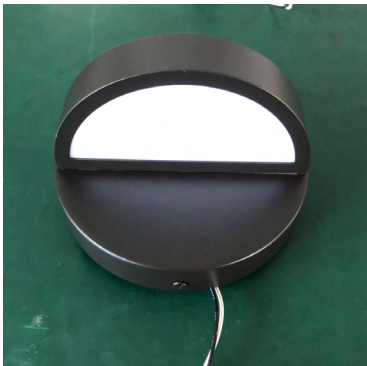

C1361 by Top Brass

 LED 4W bulb, Satco S29548, dimmable, 25k-hr, OK fullyenclosed with G9 base, 120v 480L, 3000K, 4w, approved for fully enclosed fixtures.

**BIRMINGHAM SCONCE**  
**5-1/2" diameter x 3-5/8" extension,**  
**shown in Dark oxide (black) finish**  
**with opal acrylic diffuser for down lighting**  
**UL/ETL listed for 5w. LED bulb (by others)**