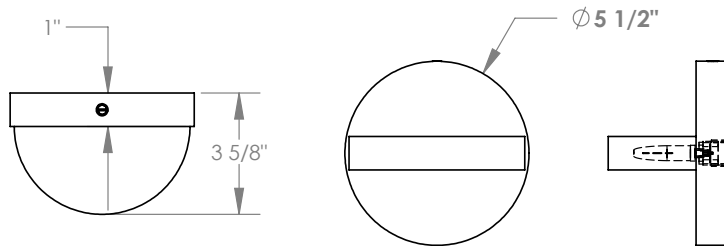

C1361 by Top Brass

 LED 4W bulb, Satco S29548, dimmable, 25k-hr, OK fullyenclosed with G9 base, 120v 480L, 3000K, 4w, approved for fully enclosed fixtures.

**BIRMINGHAM SCONCE**  
**5-1/2" diameter x 3-5/8" extension,**  
**shown in Dark oxide (black) finish**  
**with opal acrylic diffuser for down lighting**  
**UL/ETL listed for 5w. LED bulb (by others)**