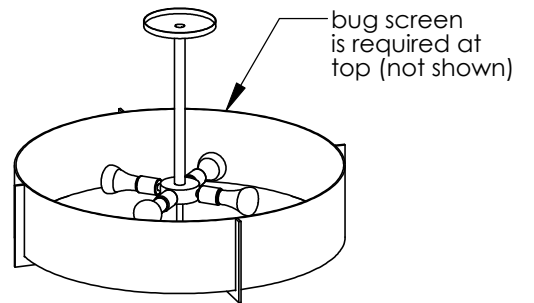

TOP BRASS LIGHTING

4 x E26 bulb (by others):
consider using
Satco # S29837,
9.8w, 3500K,
800 Lumens each,
dimmable

Top Brass C1349

Dec 20, 2019
kirk.laughton@topbrasslighting.com