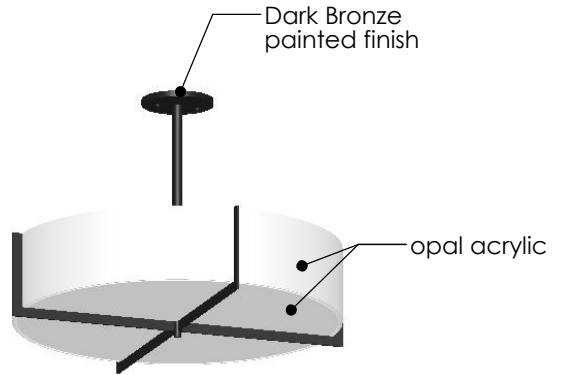

TOP BRASS LIGHTING

4 x E26 bulb (by others):
consider using
Satco # S29837,
9.8w, 3500K,
800 Lumens each,
dimmable

Top Brass C1349

Dec 20, 2019
kirk.laughton@topbrasslighting.com