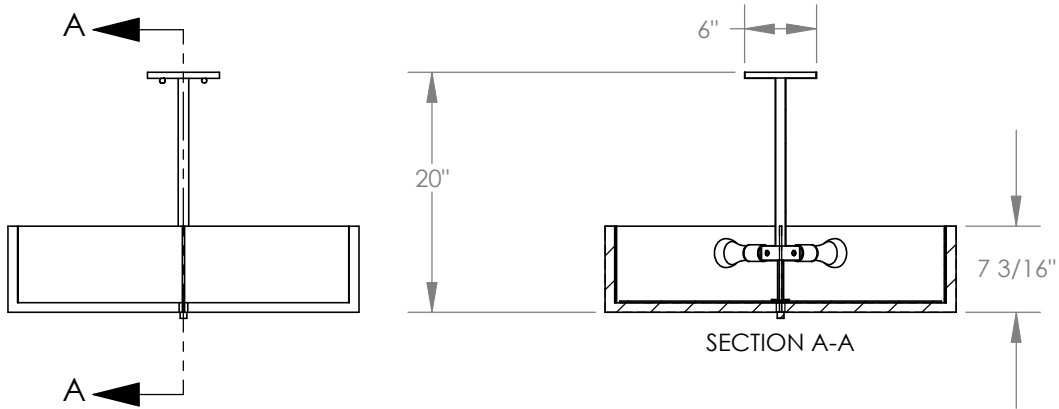

TOP BRASS LIGHTING

4 x E26 bulb (by others):
consider using
Satco # S29837,
9.8w, 3500K,
800 Lumens each,
dimmable

Top Brass C1349

Dec 20, 2019
kirk.laughton@topbrasslighting.com