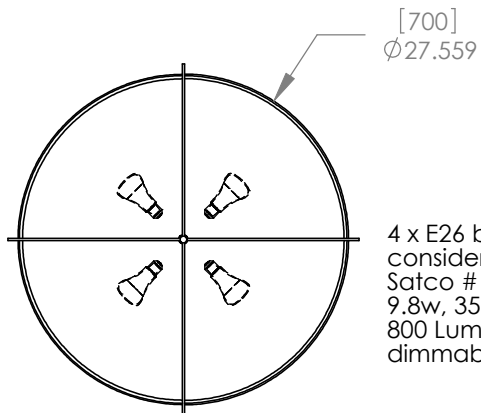

TOP BRASS LIGHTING

4 x E26 bulb (by others):
consider using
Satco # S29837,
9.8w, 3500K,
800 Lumens each,
dimmable

Top Brass C1349

Dec 20, 2019
kirk.laughton@topbrasslighting.com