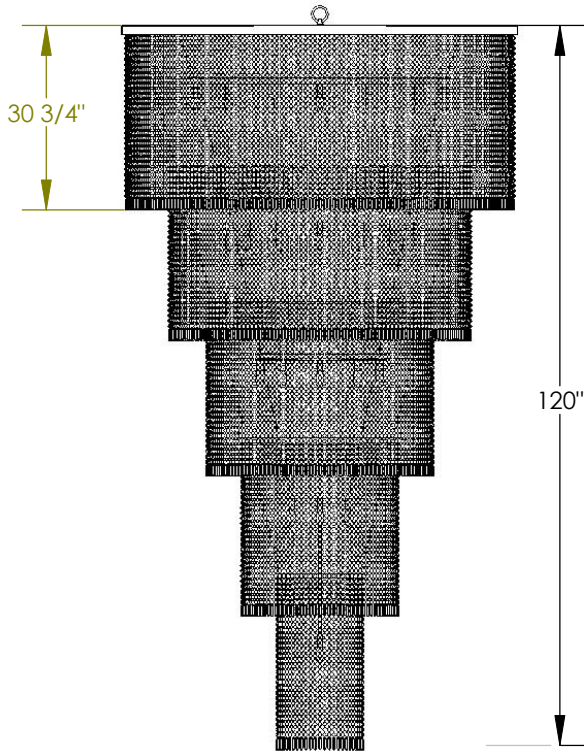

TOP BRASS LIGHTING

Top Brass C-953
47 x medium base sockets
MAR 23, 2015