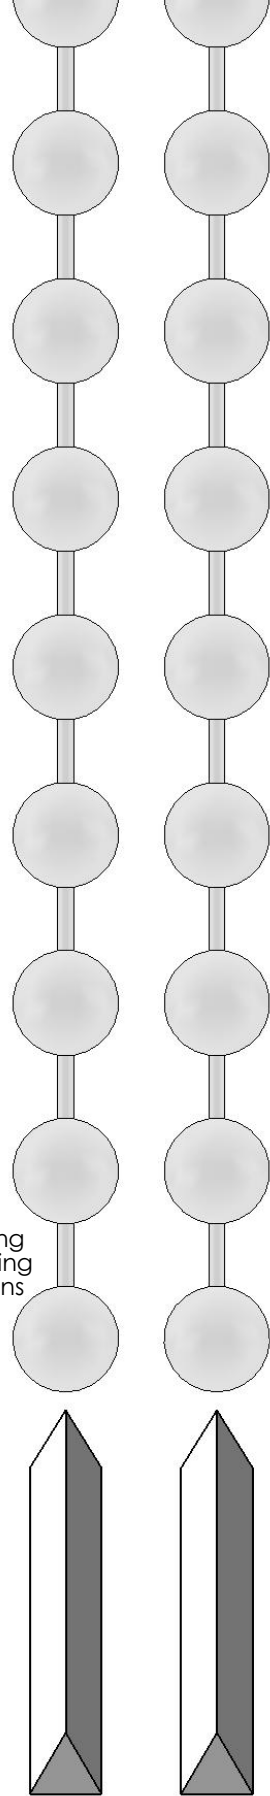

TOP BRASS LIGHTING

Top Brass C-953
47 x medium base sockets
MAR 23, 2015