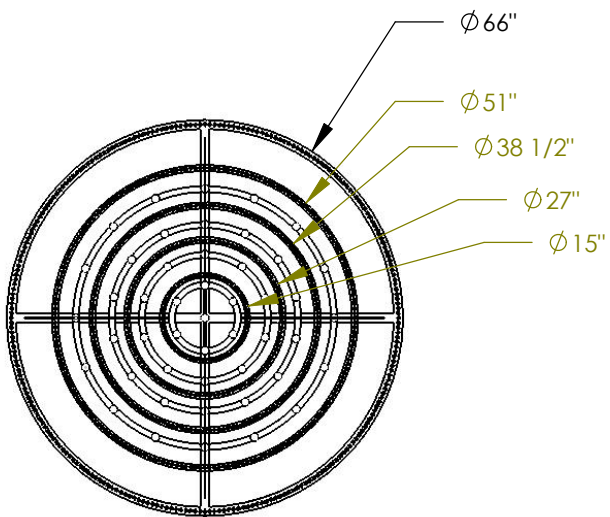

TOP BRASS LIGHTING

Top Brass C-953
47 x medium base sockets
MAR 23, 2015