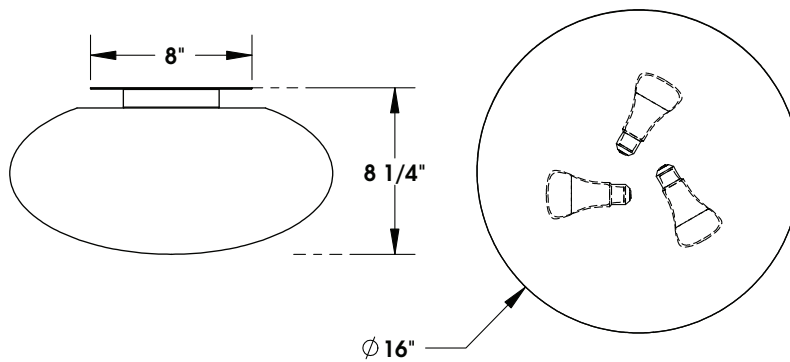

TOP BRASS LIGHTING

TOP BRASS C-791
for Gooch Design
Opal glass and Brushed Nickel on metal,
3 x 18w. medium base sockets.

Top Brass Lighting, 1719 Whitehead Rd, Baltimore, MD 21207
sales@topbrasslighting.com ph: 410-298-8100