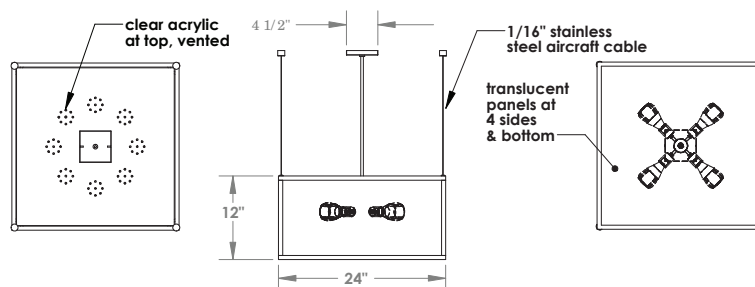

TOP BRASS LIGHTING

WALTER REED PENDANT
C-697 in Powder Coat finish
12" tall x 24" wide x 24" deep, overall drop as needed.
4 x medium base socket, UL for 13w. LED bulbs.
Translucent panels at 4 sides & bottom,
clear acrylic at top to keep out bugs.