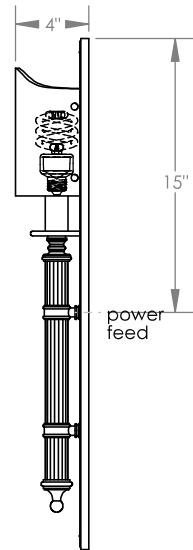

TOP BRASS LIGHTING

TALL REEDED SCONCE C-611
28" tall x 8.5" wide x 4" extension
shown in Brushed Nickel finish
standard base porcelain socket, 60w. maximum
Cast resin shade in white-on-white faux alabaster