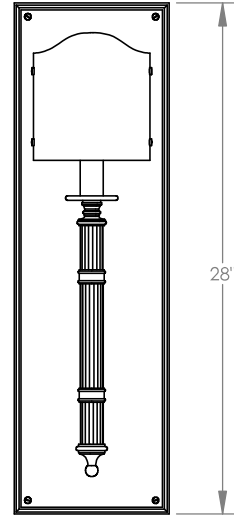

TOP BRASS LIGHTING

TALL REEDED SCONCE C-611
28" tall x 8.5" wide x 4" extension
shown in Brushed Nickel finish
standard base porcelain socket, 60w. maximum
Cast resin shade in white-on-white faux alabaster