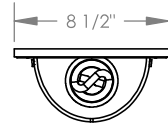

TOP BRASS LIGHTING

TALL REEDED SCONCE C-611
28" tall x 8.5" wide x 4" extension
shown in Brushed Nickel finish
standard base porcelain socket, 60w. maximum
Cast resin shade in white-on-white faux alabaster