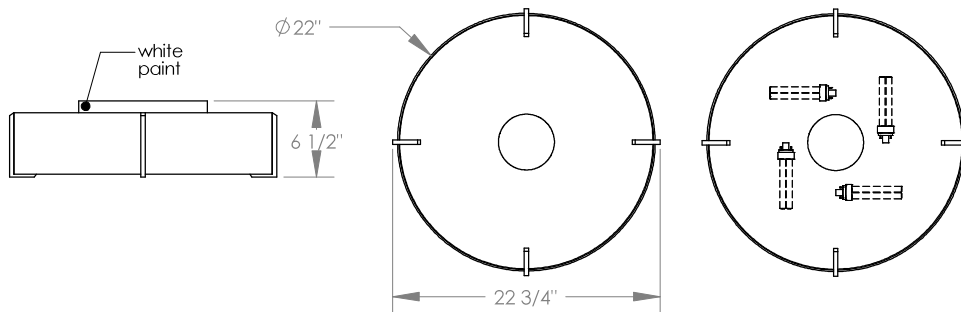

# TOP BRASS LIGHTING

LUNA FIXTURE # C-151.03-BRUN  
shown with Light Antique Brass metal finish,  
seamless opal acrylic at side & bottom,  
22.75" diameter x 6.5" overall drop and,  
electronic ballast for 4 x 18w. quad bulbs.