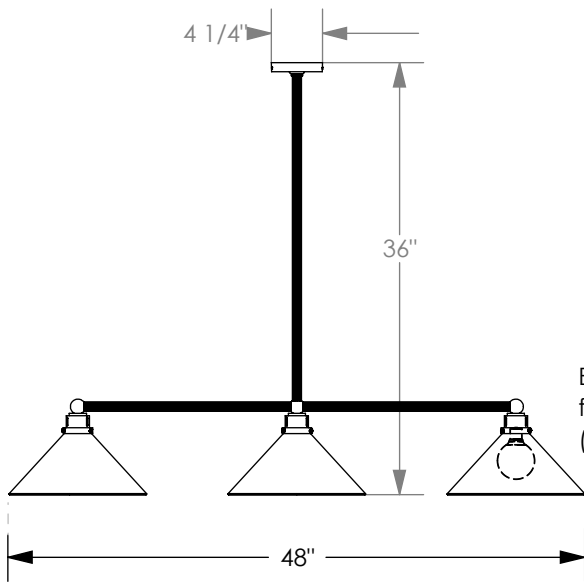

Ø 11 1/2"

E26 sockets  
for G25 bulbs  
(by others)

reeded tubing

2.25" fitters and  
opal glass shades