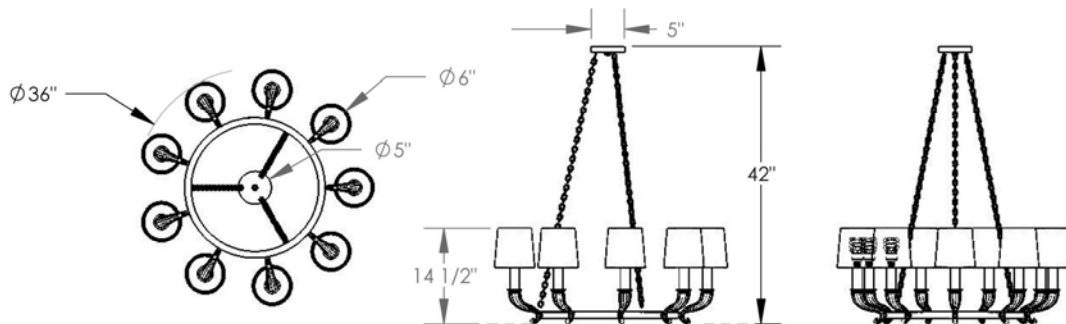

TOP BRASS LIGHTING

ASTORIA 9-LIGHT CHANDELIER # 340

Shown in Brushed Brass finish

36" diameter, 42" tall (can adjust when installing)

60w. standard base sockets, acrylic at shade bottom,

Photo shows White Medium Weight Linen shades, but standard shade is now Shade "EH" in Cream Handkerchief Linen.