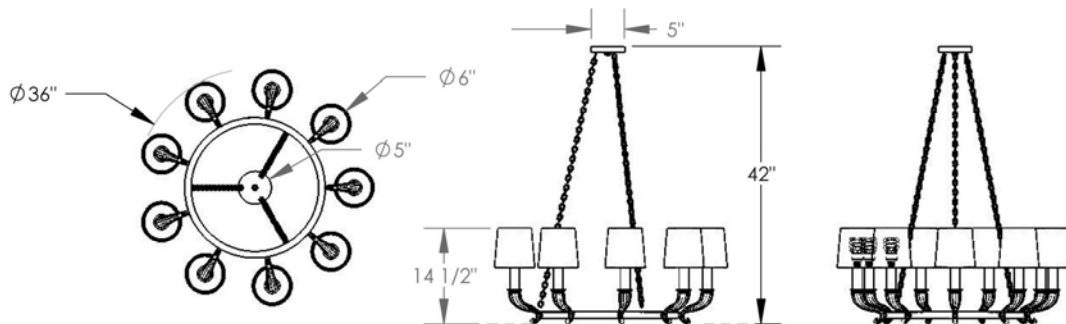

TOP BRASS LIGHTING

ASTORIA 9-LIGHT CHANDELIER # 340

Shown in Brushed Nickel finish

36" diameter, 42" tall (can adjust when installing)

60w. standard base sockets, acrylic at shade bottom,

Photo shows White Medium Weight Linen shades, but standard shade is now Shade "EH" in Cream Handkerchief Linen.