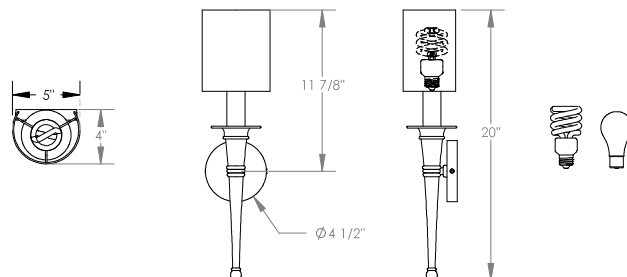

TOP BRASS LIGHTING

ADA TAPERED SCONCE
#695EL in Brushed Nickel (BRUN)
(other finishes are available)
20" tall x 5" wide x 4" extension
60w. medium base socket
cream handkerchief linen shade

Top Brass Lighting, 1719 Whitehead Rd, Baltimore, MD 21207
sales@topbrasslighting.com ph: 410-298-8100